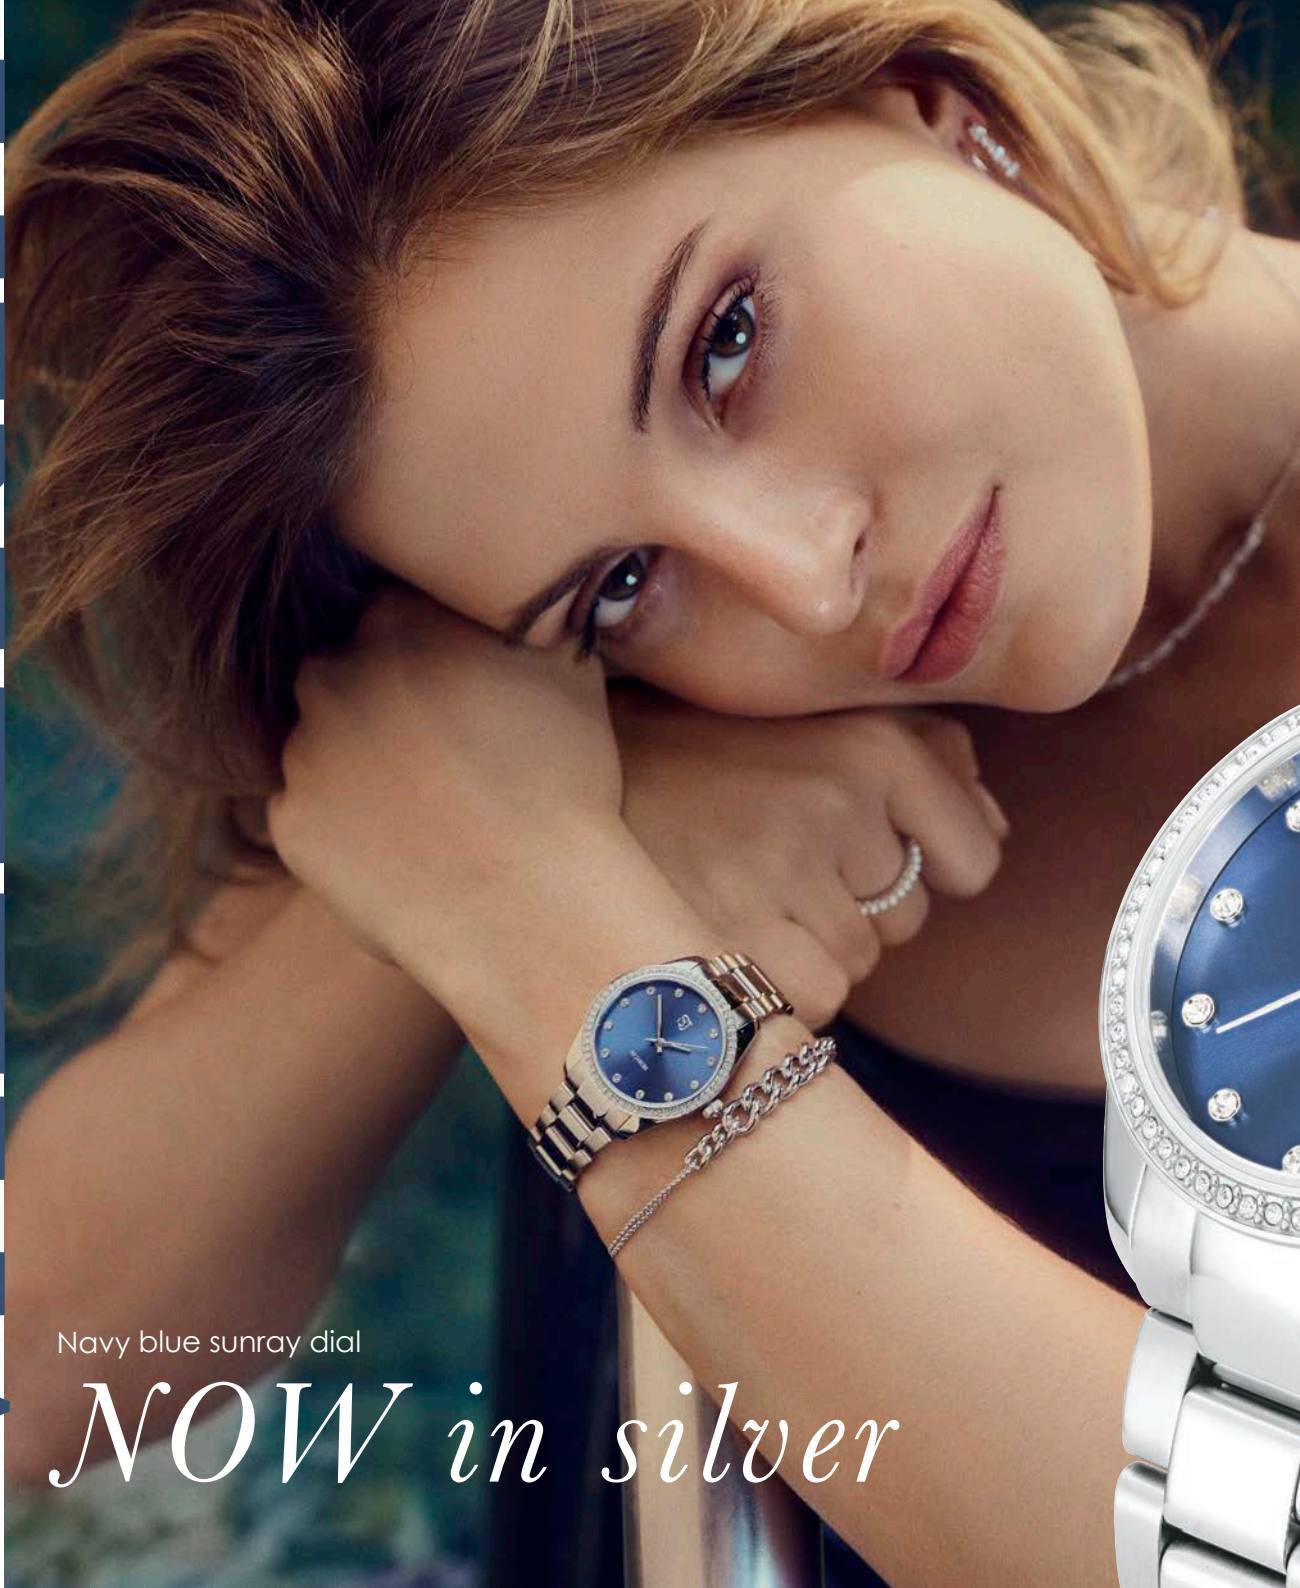

VALLERIA

Navy blue sunray dial

NOW in silver